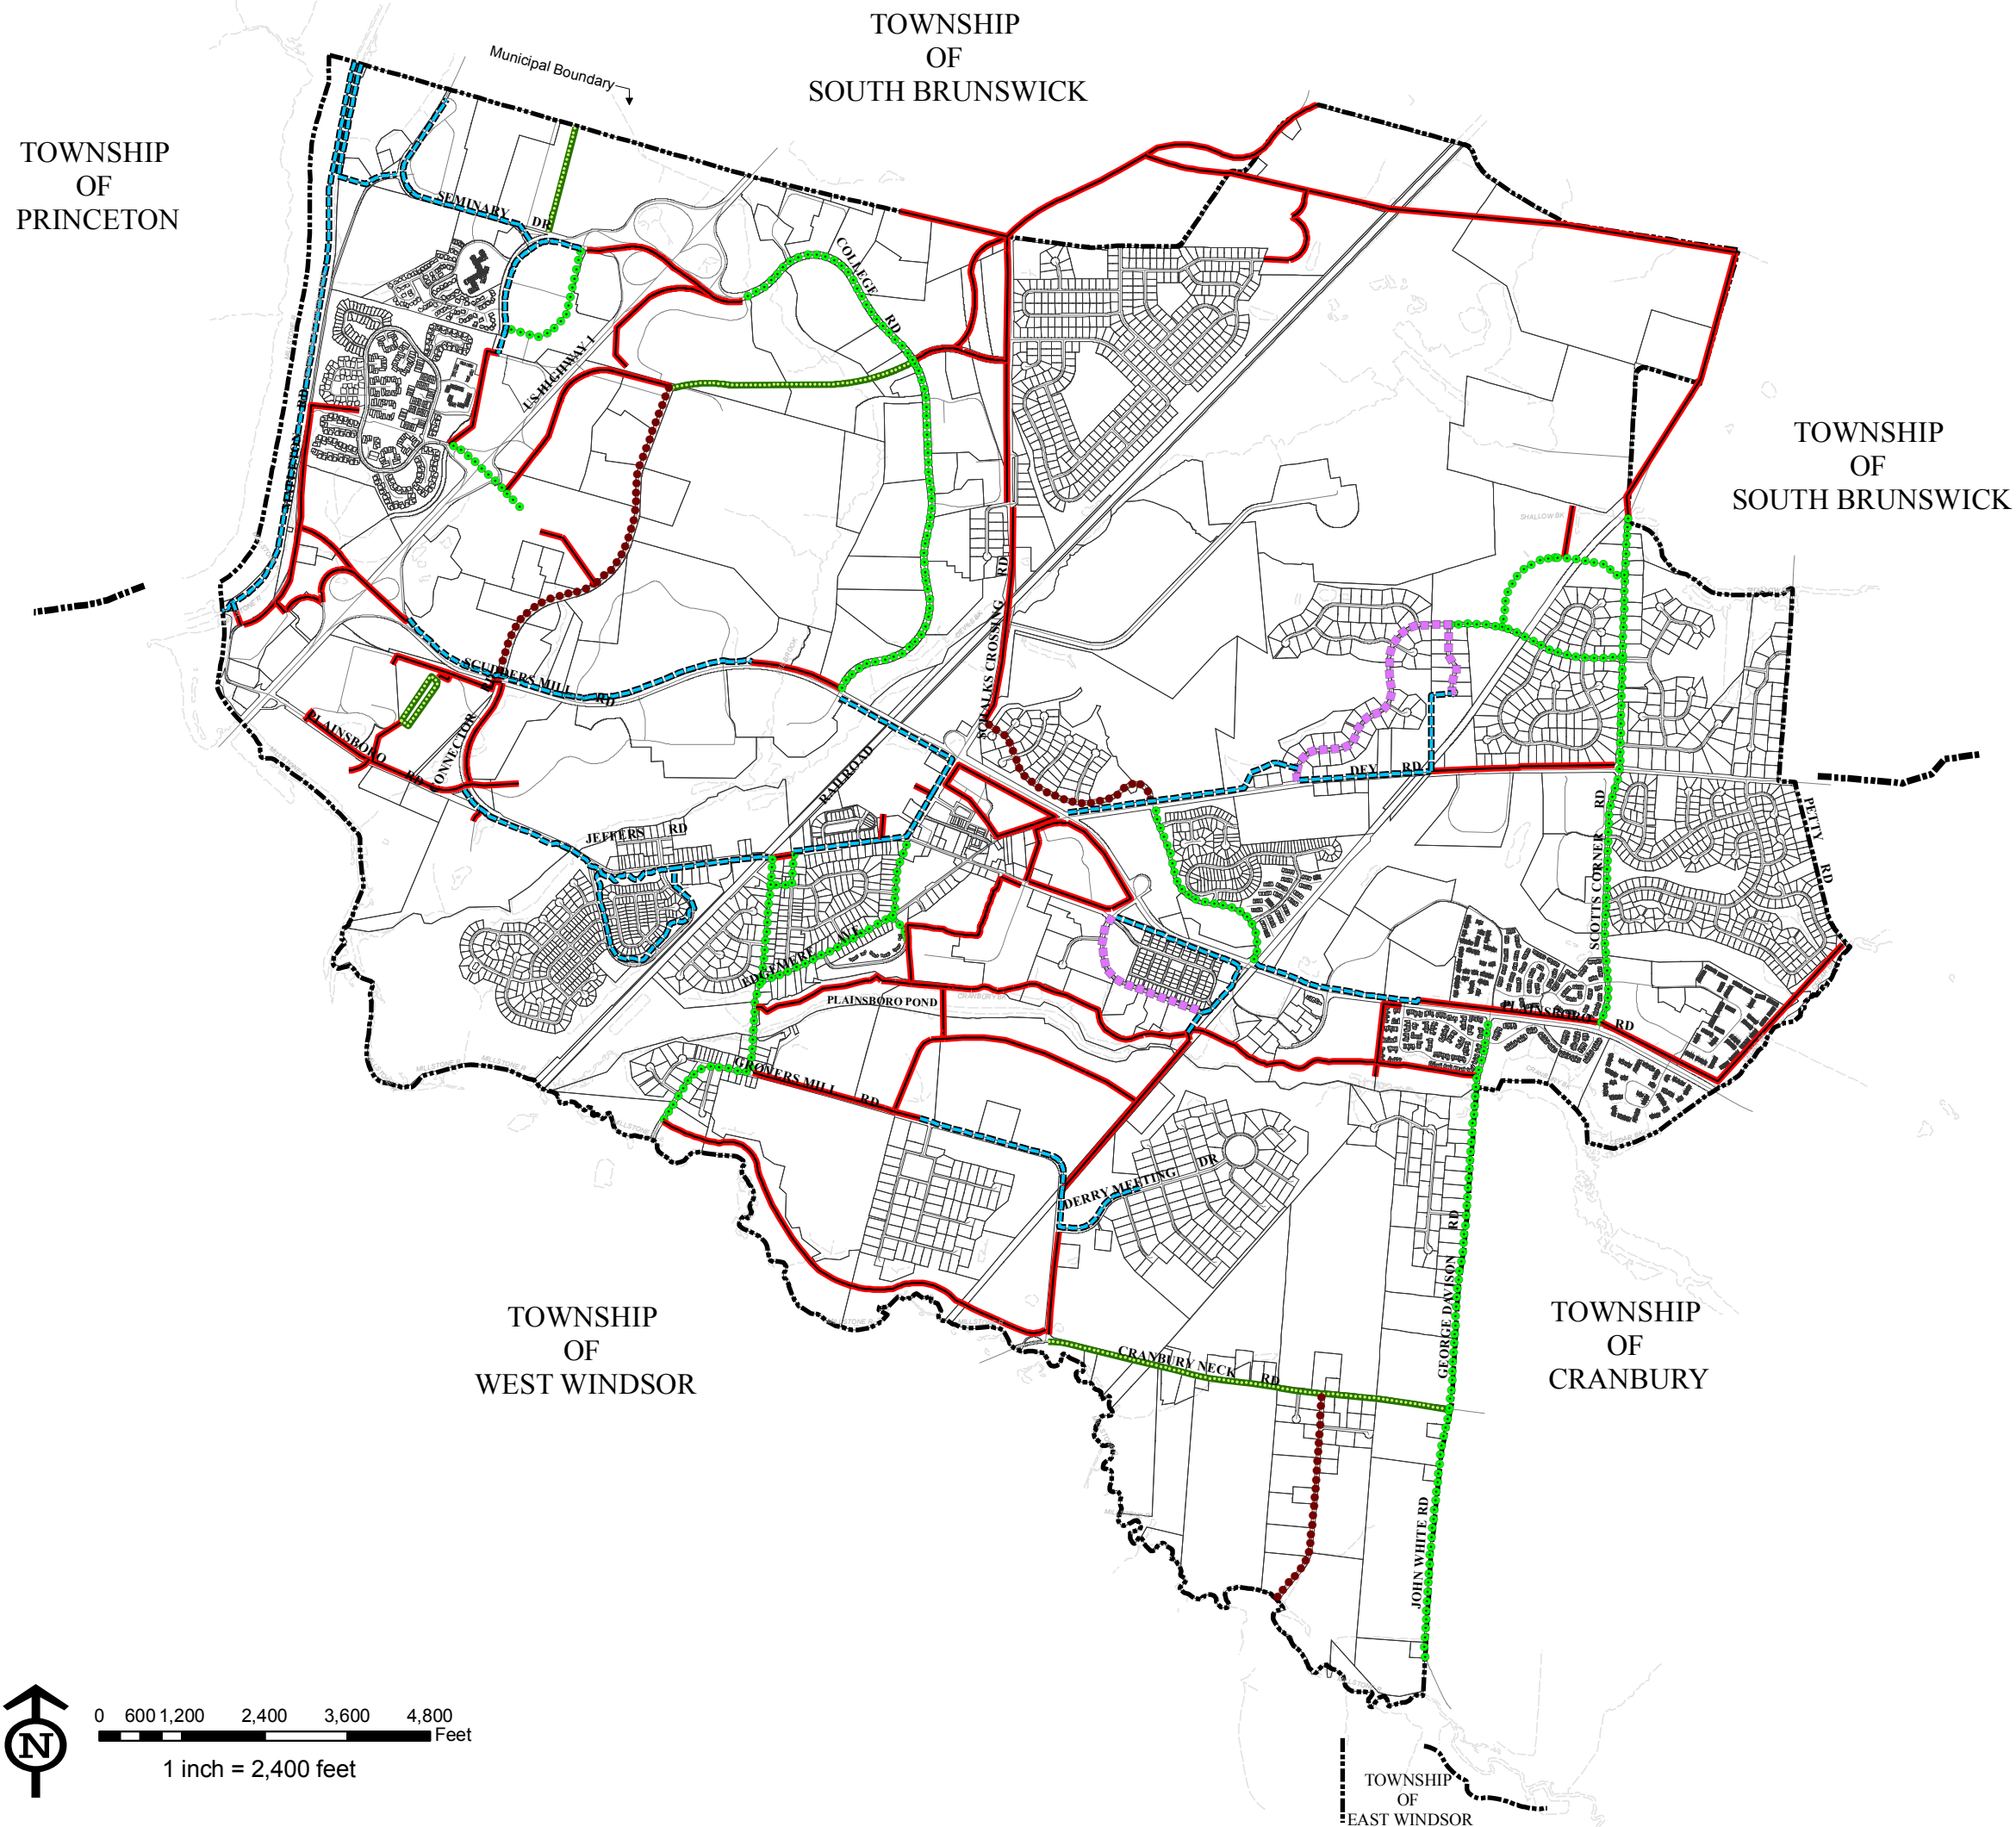

# Township of PLAINSBORO

Middlesex County, New Jersey

## BIKEWAY PLAN

April 2008

### Bike Paths

 Existing Bike Path

 Planned Bike Path

### Bike Routes

 Existing Bike Route / Dedicated Bike Lane

 Existing Bike Route / Shared Roadway

 Planned Bike Route / Dedicated Bike Lane

 Planned Bike Route / Shared Roadway

Figure 8

Prepared By:  
**David J. Samuel, P.E.**  
Township Engineer